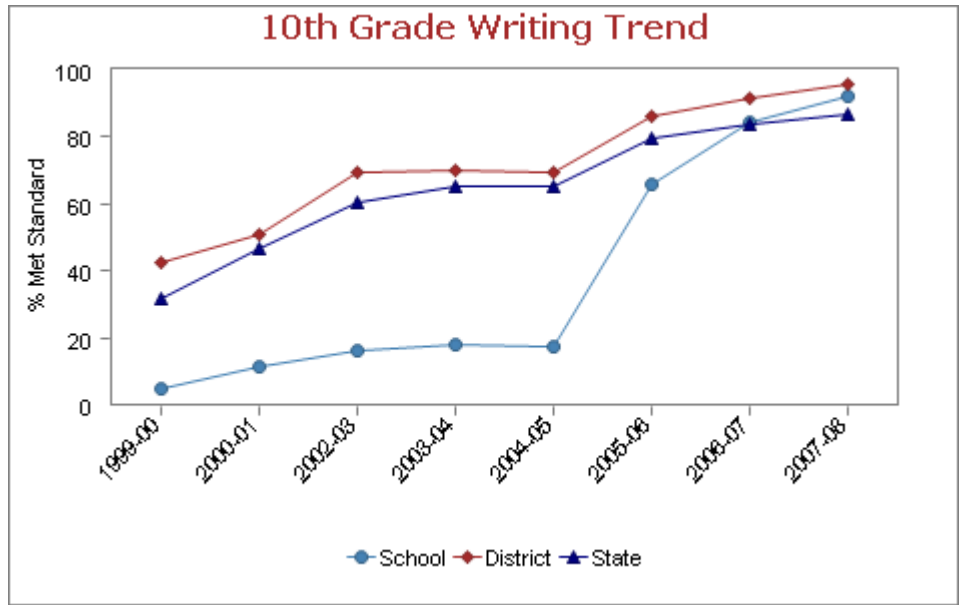

Chief Leschi High School Writing Scores

10th Grade Writing

Year	School	District	State
1999-00	4.9%	42.7%	31.7%
2000-01	11.6%	50.6%	46.9%
2002-03	16.1%	69.7%	60.5%
2003-04	17.9%	70.0%	65.2%
2004-05	17.5%	69.7%	65.2%
2005-06	66.0%	86.2%	79.8%
2006-07	84.5%	91.5%	83.9%
2007-08	92.2%	96.0%	86.8%